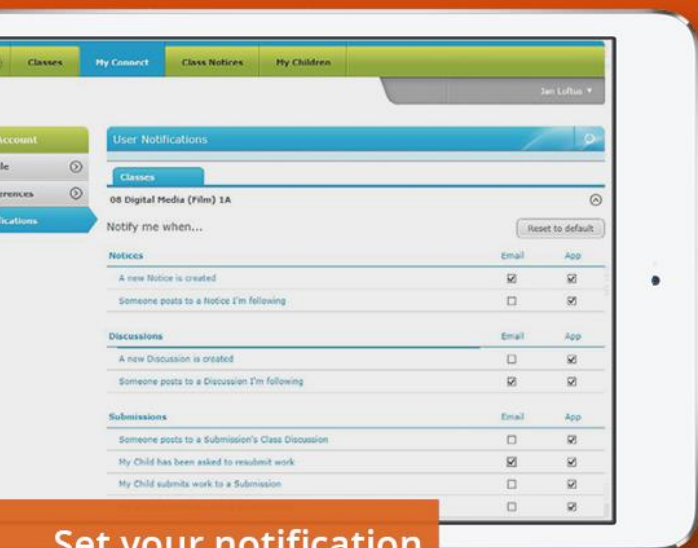

southcoogee.ps@education.wa.edu.au

9494 8000

CONNECT NOW
For Parents

The convenience of
Connect in the palm
of your hand

CONNECT NOW

A free mobile app that displays all the latest activity from your children's school/s.

- read notices, view photos and discussions
- post a comment directly from your mobile device
- access attachments

Set your notification preferences

Post a comment

View photos

Read notices and discussions