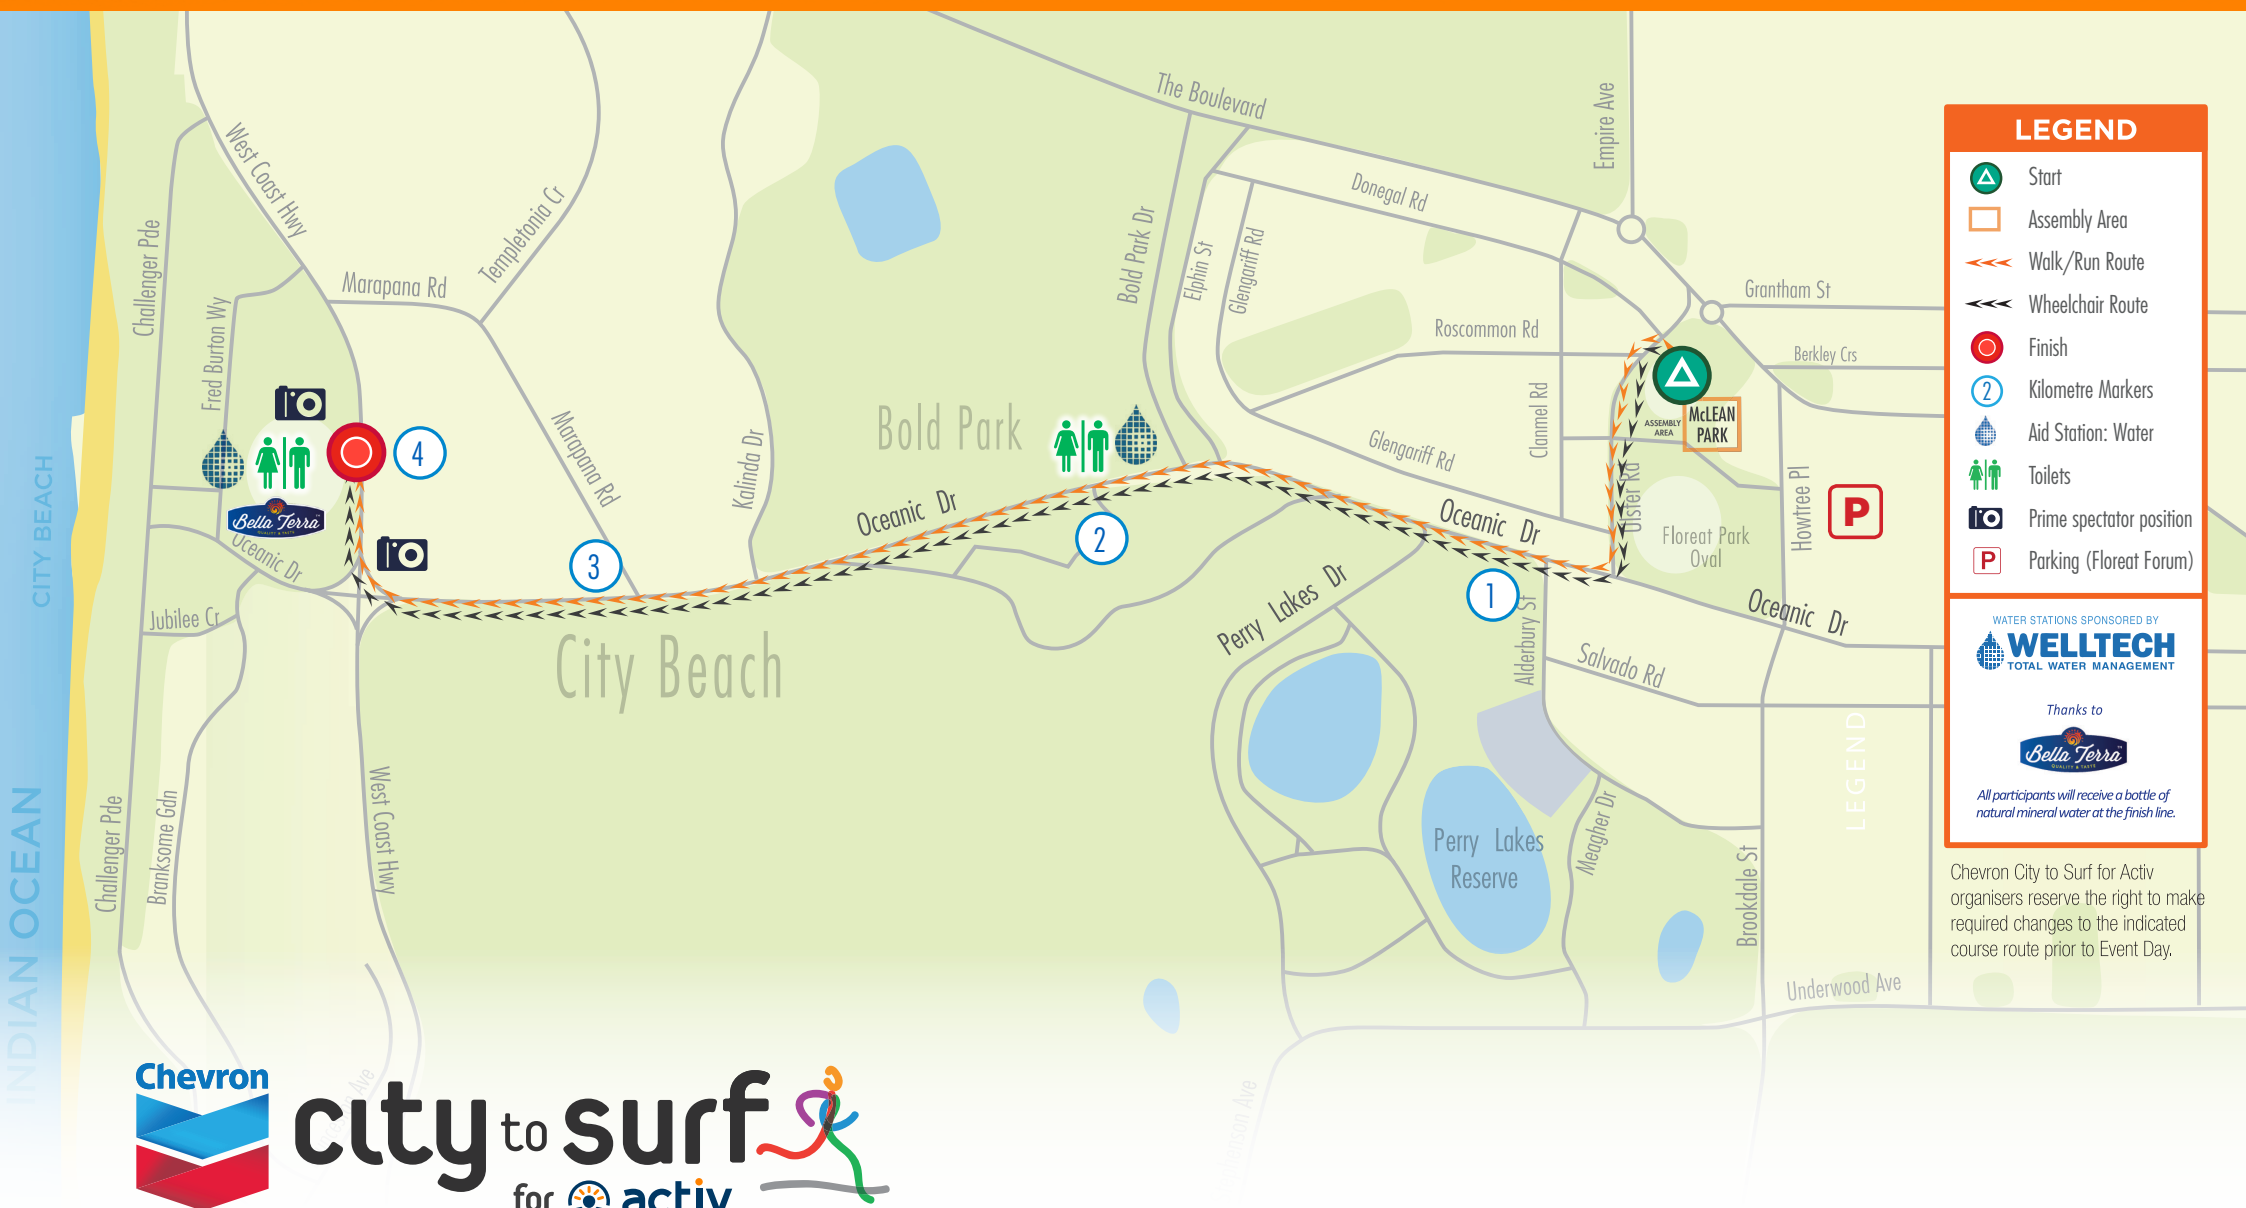

PERTH

4k
walk, run
or roll

LEGEND

- Start
- Assembly Area
- Walk/Run Route
- Wheelchair Route
- Finish
- Kilometre Markers
- Aid Station: Water
- Toilets
- Prime spectator position
- Parking (Floreat Forum)

WATER STATIONS SPONSORED BY
WELLTECH
TOTAL WATER MANAGEMENT

Chevron City to Surf for Active organisers reserve the right to make required changes to the indicated course route prior to Event Day.

city to surf
for **activ**

INDIAN OCEAN
CITY BEACH

LEGEND